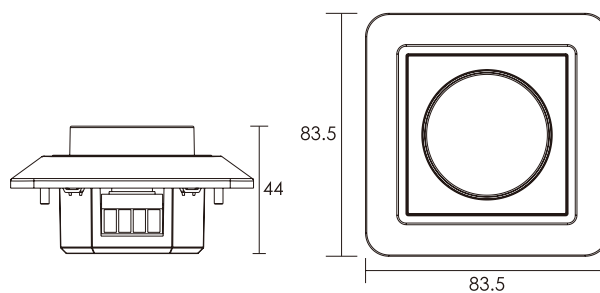

- 适用DALI调光系统
- 调光范围1...100%
- 带开关旋钮调光功能
- 过压过载保护功能
- 记忆功能
- 平滑调光，效果完美
- 待机功耗:<0.5W
- 通过拨码开关选择单地址、组地址、场景地址和广播地址